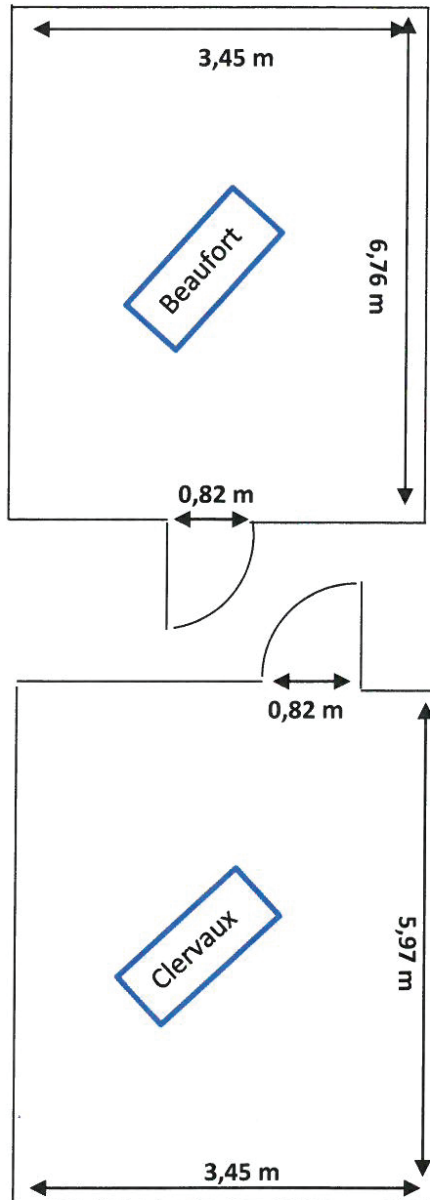

****
ALVISSE

PARC HOTEL

SET-UP	THEATER	PARLIAMENTARY	U-SHAPE	ROUND TABLES
Beaufort	10	/	/	/
Clervaux	8	/	/	/

14 meeting rooms are available.

The size of the room can be adapted to the needs of your event.

Thank you for contacting us by phone 00352 43 56 43 or mail events@parc-hotel.lu