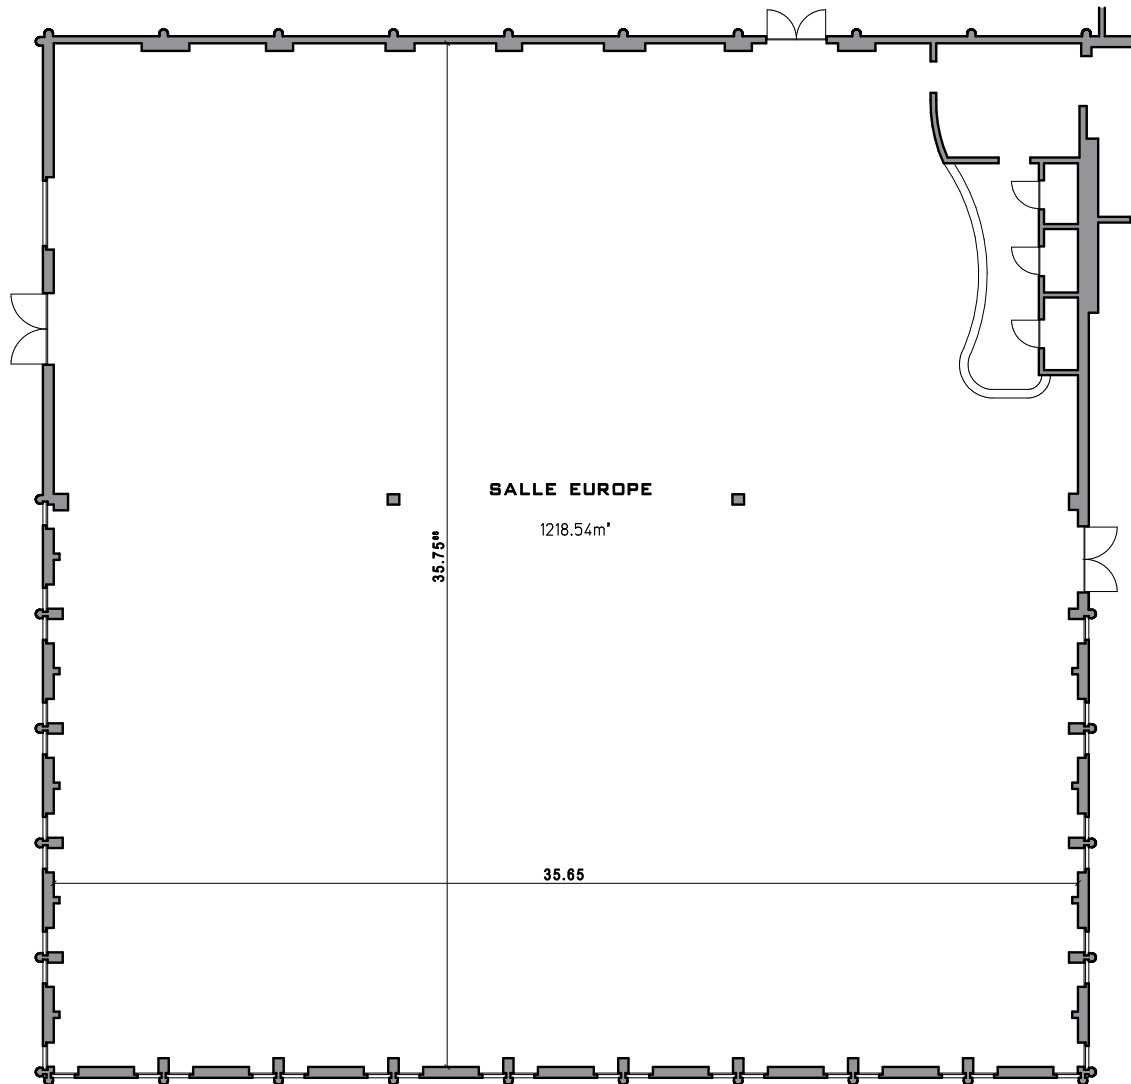

****
ALVISSE

PARC HOTEL

SET-UP	THEATER	PARLIAMENTARY	U-SHAPE	ROUND TABLES
EUROPE	1500	800	162	580

14 meeting rooms are available.

The size of the room can be adapted to the needs of your event.

Thank you for contacting us by phone 00352 43 56 43 or mail events@parc-hotel.lu