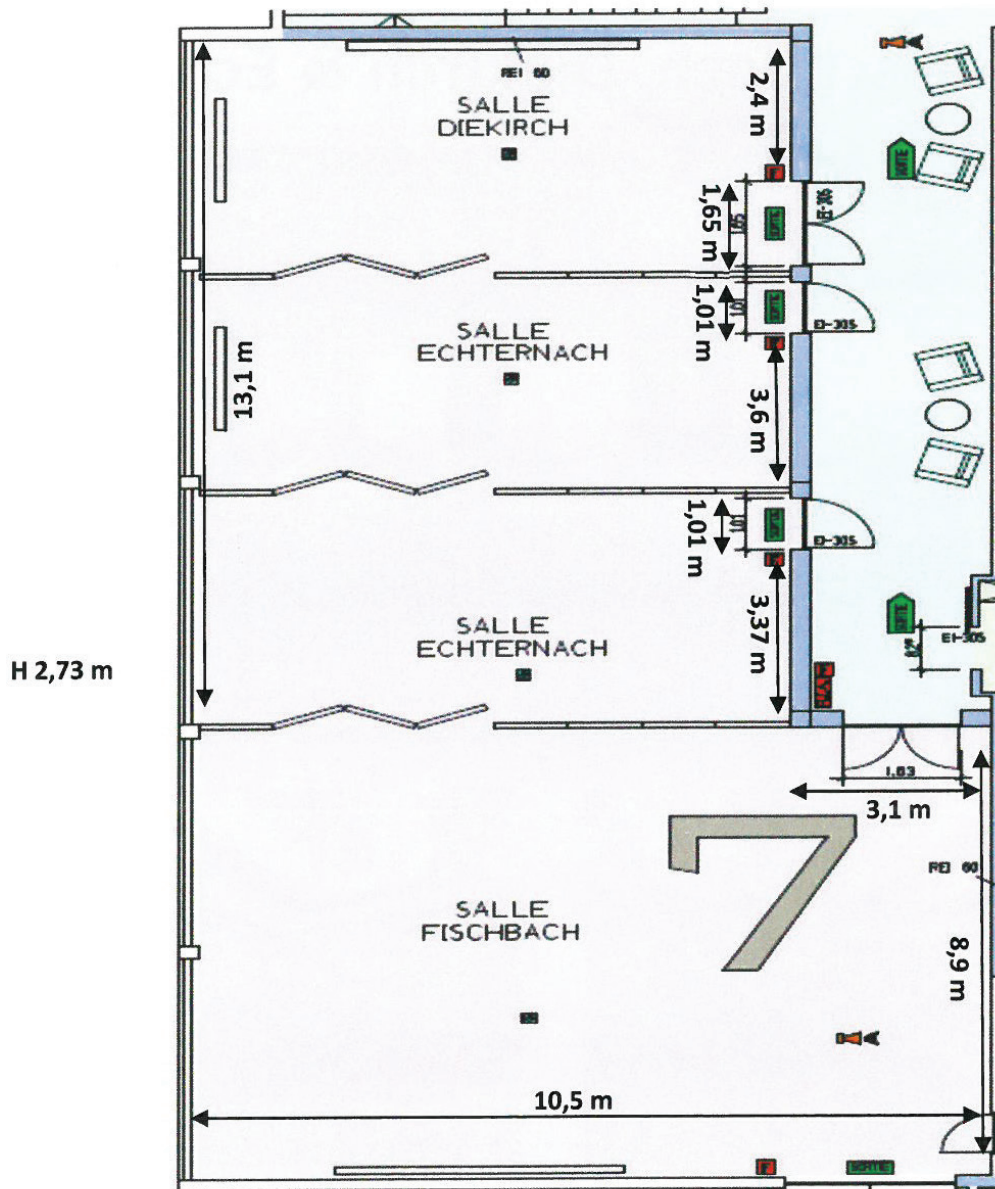

ROOMS - FISCHBACH, DIEKIRCH, ECHTERNACH

Room	Length	Width	Surface
Diekirch	8,5 m	7,5 m	64 m ²
Echternach	4,3 m	7,5 m	32 m ²
Fischbach	11 m	9 m	99 m ²

FACILITIES:

- Free W-Lan or secured high speed internet against extra charge
- Daylight
- Flexible room layout
- Parking with 480 spaces free of charge

CAPACITÉ:

- Up to 150 persons
- Banquet, Conference, Exhibition, Dinner with Dancing

EXEMPLES:

Possible options:
 Dancefloor, Beamer & screen, Microphone & speakers
 Round tables, Rectangular tables, Colored LED lights

ALVISSE

PARC HOTEL

SET-UP	THEATER	PARLIAMENTARY	U-SHAPE	ROUND TABLES
Fischbach	70	40	50	50
Diekirch	40	20	30	30
Echternach	16	/	/	/
F + D + E	160	80	90	100

14 meeting rooms are available.

The size of the room can be adapted to the needs of your event.