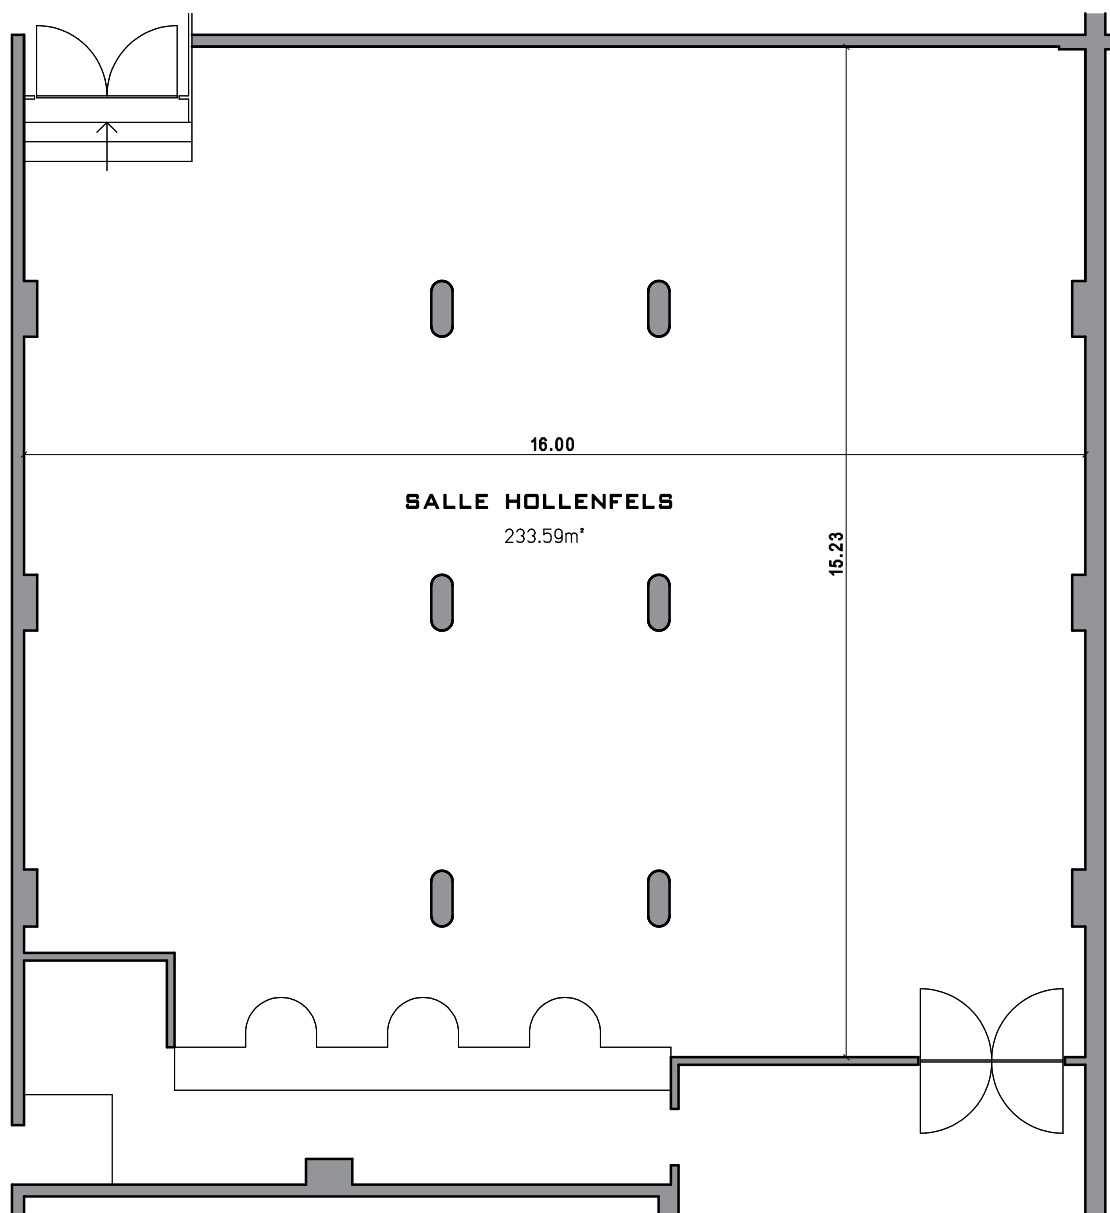


ALVISSE

PARC HOTEL

MEETING ROOM - HOLLENFELS

- Dimension of the room 16 x 18 m
- Superficie of the room 288 m²
- 480 free Parking spaces

FACILITIES:

- Free W-Lan or secured high speed internet against extra charge

CAPACITY:

- Up to 180 persons
- Banquet, Conference, Exhibition, Fair

EXAMPLES:

Possible options:
Beamer & screen, Microphone & speakers
Round tables, Rectangular tables, LED lights

 ALVISSE
PARC HOTEL

SET-UP	THEATER	PARLIAMENTARY	U-SHAPE	ROUND TABLES
Hollenfels	160	80	60	130