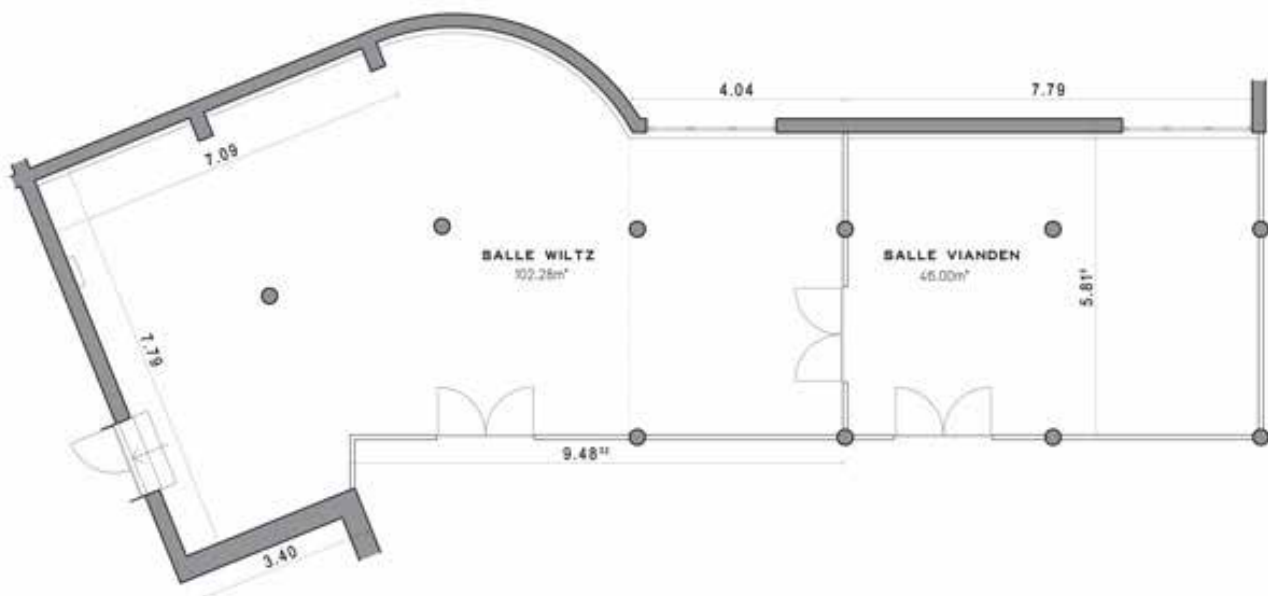


ALVISSE
PARC HOTEL

MEETING ROOMS - VIANDEN & WILTZ

- Dimension of the room 21 x 9 m
- Superficie of the room 189 m²
- 480 free Parking spaces

FACILITIES:

- Free W-Lan or secured high speed internet against extra charge

SET-UP	THEATER	PARLIAMENTARY	U-SHAPE	ROUND TABLES
Wiltz	60	50	30	50
Vianden	30	15	20	40
Wiltz + Vianden	120	70	80	80

14 meeting rooms are available.

The size of the room can be adapted to the needs of your event.