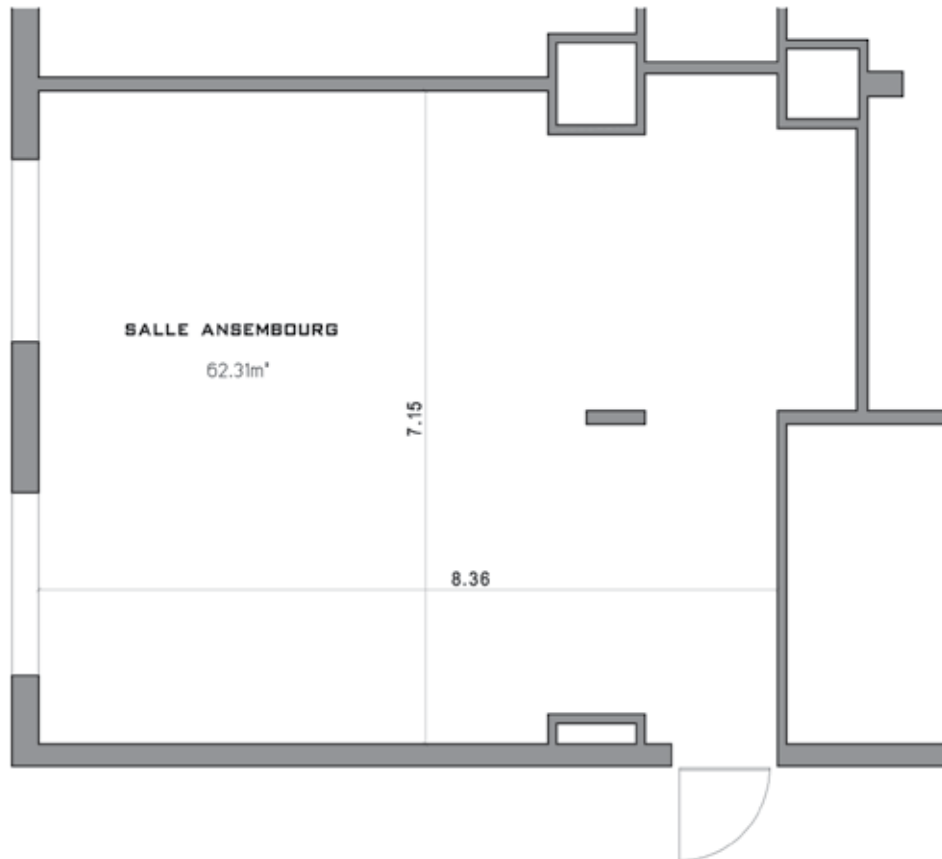

****
ALVISSE
PARC HOTEL

SET-UP	THEATER	PARLIAMENTARY	U-SHAPE	ROUND TABLES
Ansembourg	35	20	20	40

14 meeting rooms are available.

The size of the room can be adapted to the needs of your event.

Thank you for contacting us by phone 00352 43 56 43 or mail events@parc-hotel.lu